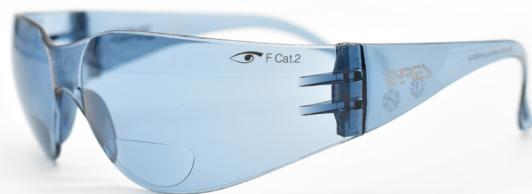

312RX TF12

Universal protection for a wide range of industries. Extremely light, resilient, and durable.

- Arms with secure hold technology.
- No metal parts.
- Moulded bifocal reader.

Eyres Difference	Benefits
Ergonomic features	Optimised comfort and compatibility with other PPE items.
Built-in bifocal	5 magnification strengths for better vision and greater safety.
Versatile	Available in UV protection tint and anti-fog.

Target Applications (not limited to)

- Manufacturing
- Construction
- Mining
- Food Industry
- Medical

SKU	COLOUR	MAGNIFY
312RX-OP-CL+1.0	Clear	+1.00
312RX-OP-CL+1.5	Clear	+1.50
312RX-OP-CL+2.0	Clear	+2.00
312RX-OP-CL+2.5	Clear	+2.50
312RX-OP-CL+3.0	Clear	+3.00
312RX-OP-LB+1.5	Light Blue	+1.50
312RX-OP-LB+2.0	Light Blue	+2.00
312RX-OP-LB+2.5	Light Blue	+2.50
312RX-OP-LB+3.0	Light Blue	+3.00